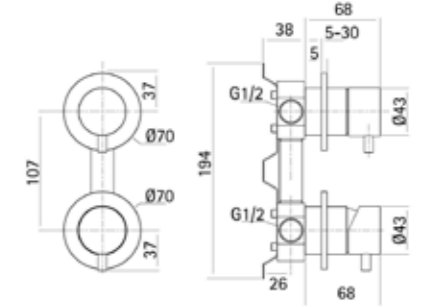

.440 Acciaio inox AISI 316L
Stainless steel AISI 316L
Acier inox AISI 316L
€ 916,00

AC1097

Supporto doccetta monogetto e flessibile satilux.

Shower set composed of holder, monospray handshower and satilux flex hose.

Garniture de douche composée de support mural, douchette mono-jet et flexible satilux.

.440 Acciaio inox AISI 316L
Stainless steel AISI 316L
Acier inox AISI 316L
€ 155,00

AC1092

Kit supporto doccetta e flessibile satilux con presa acqua.

Shower set composed of holder, hand shower, satilux flex and intake of water.

Garniture de douche composée de support mural, douchette, flexible satilux et prise d'eau.